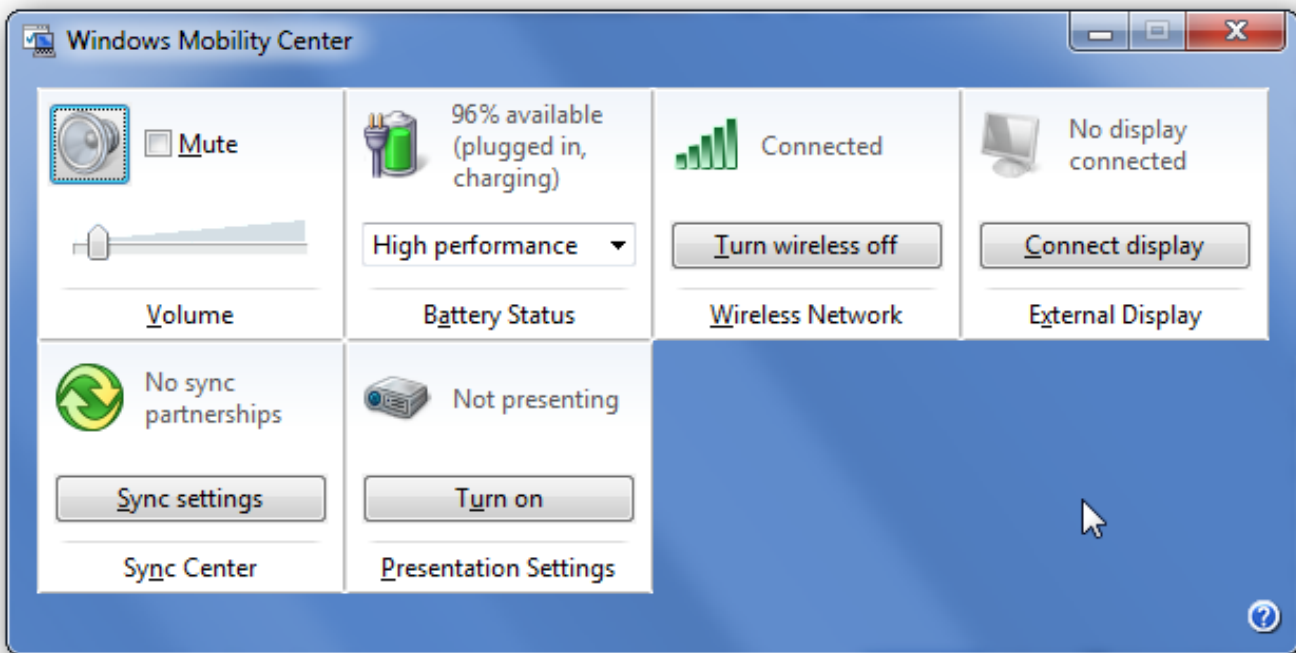

[No Battery Is Detected Vista Hp Pavilion](#)

[No Battery Is Detected Vista Hp Pavilion](#)

I thought it was a radio hardware switch that was accidentally turned off but I do not find anything on the keyboard or tower that looks like it would turn it back on.. The actual solution is probably removing the cover and controlling these connections but most of us are not technical enough to know what to do will probably create something.